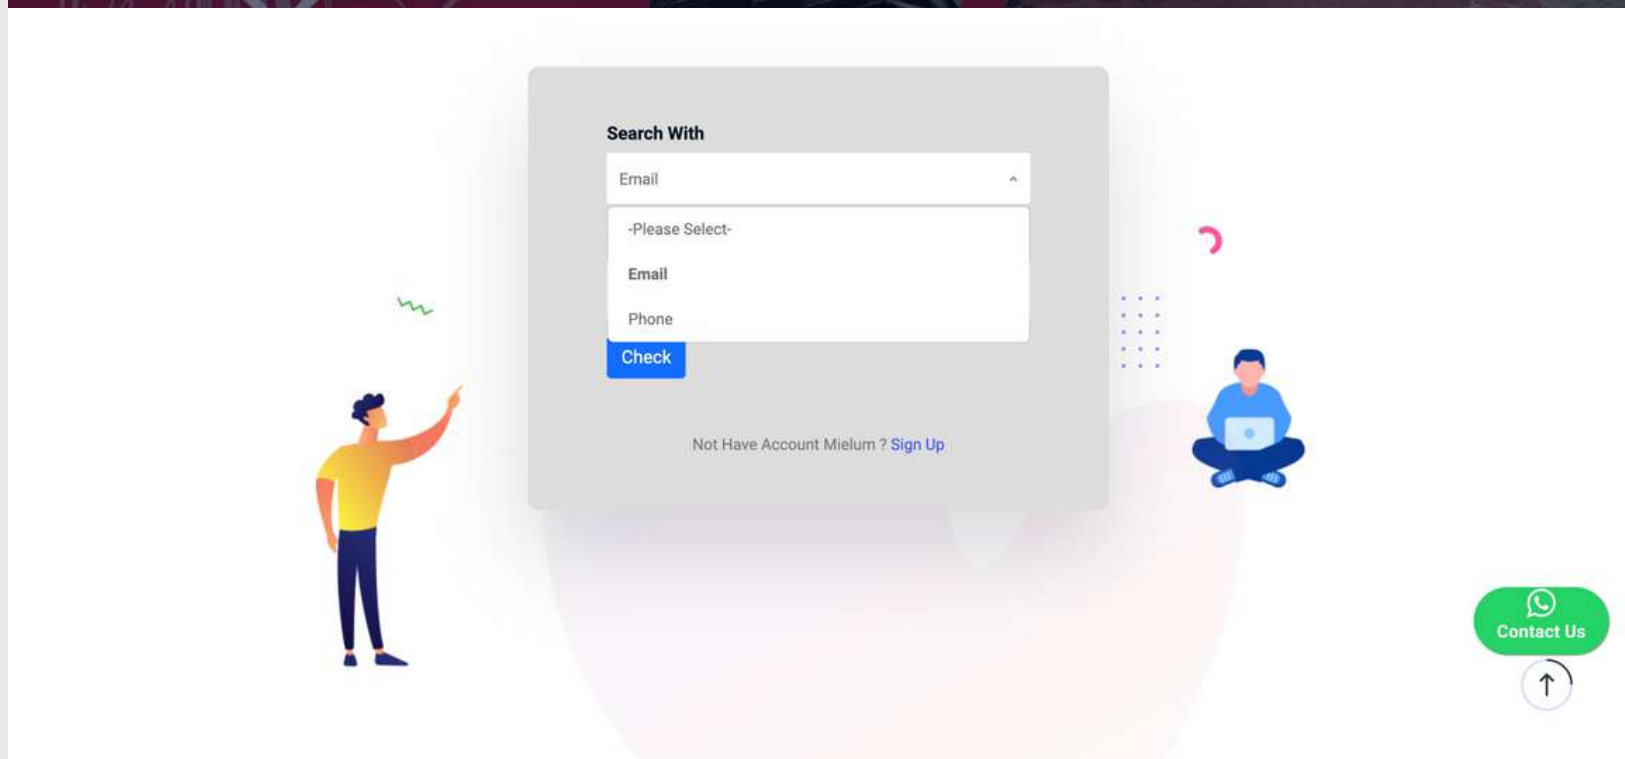

2. Kemudian pilih salah satu "Email" atau "Phone" untuk mendapatkan notifikasi