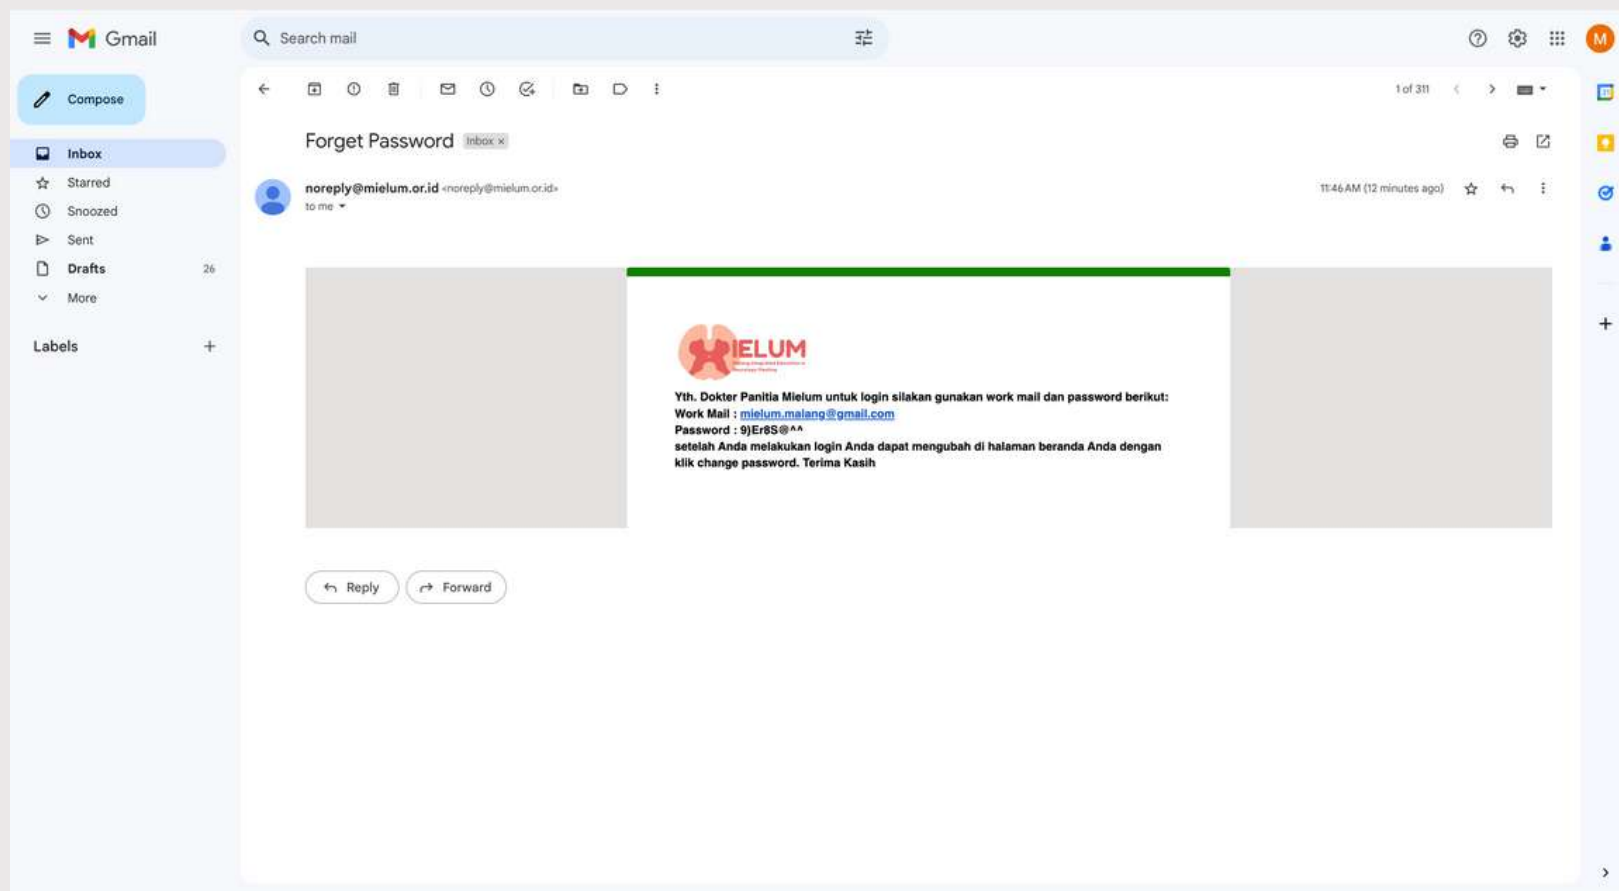

6. Kemudian cek pada email Anda dan akan mendapatkan password baru. Setelah login, Anda dapat mengubah password di halaman beranda dengan klik "Change Password".