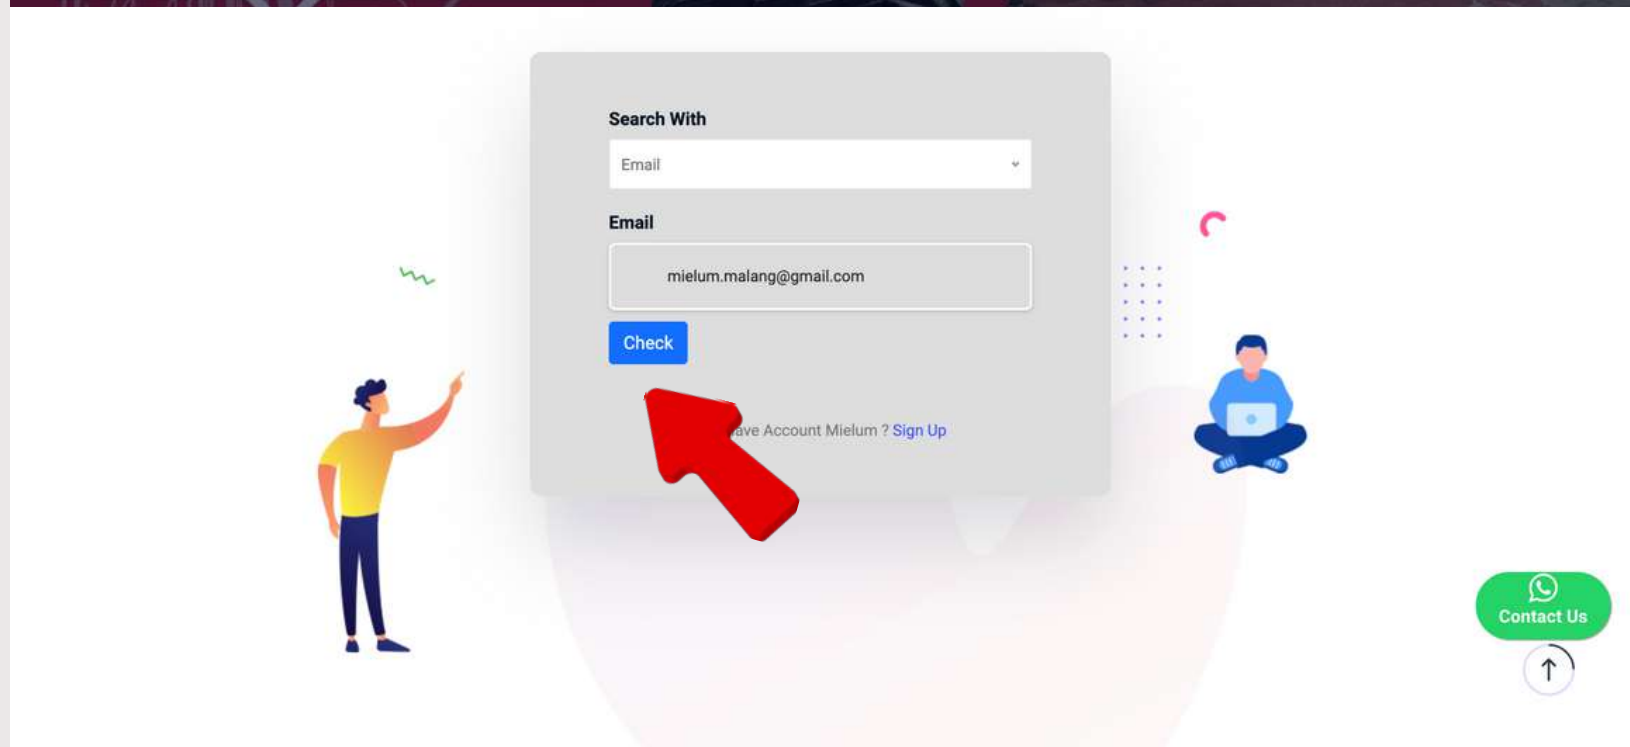

3. Setelah memilih pilihan "Email", masukkan alamat email yang lupa password, lalu klik "Check".