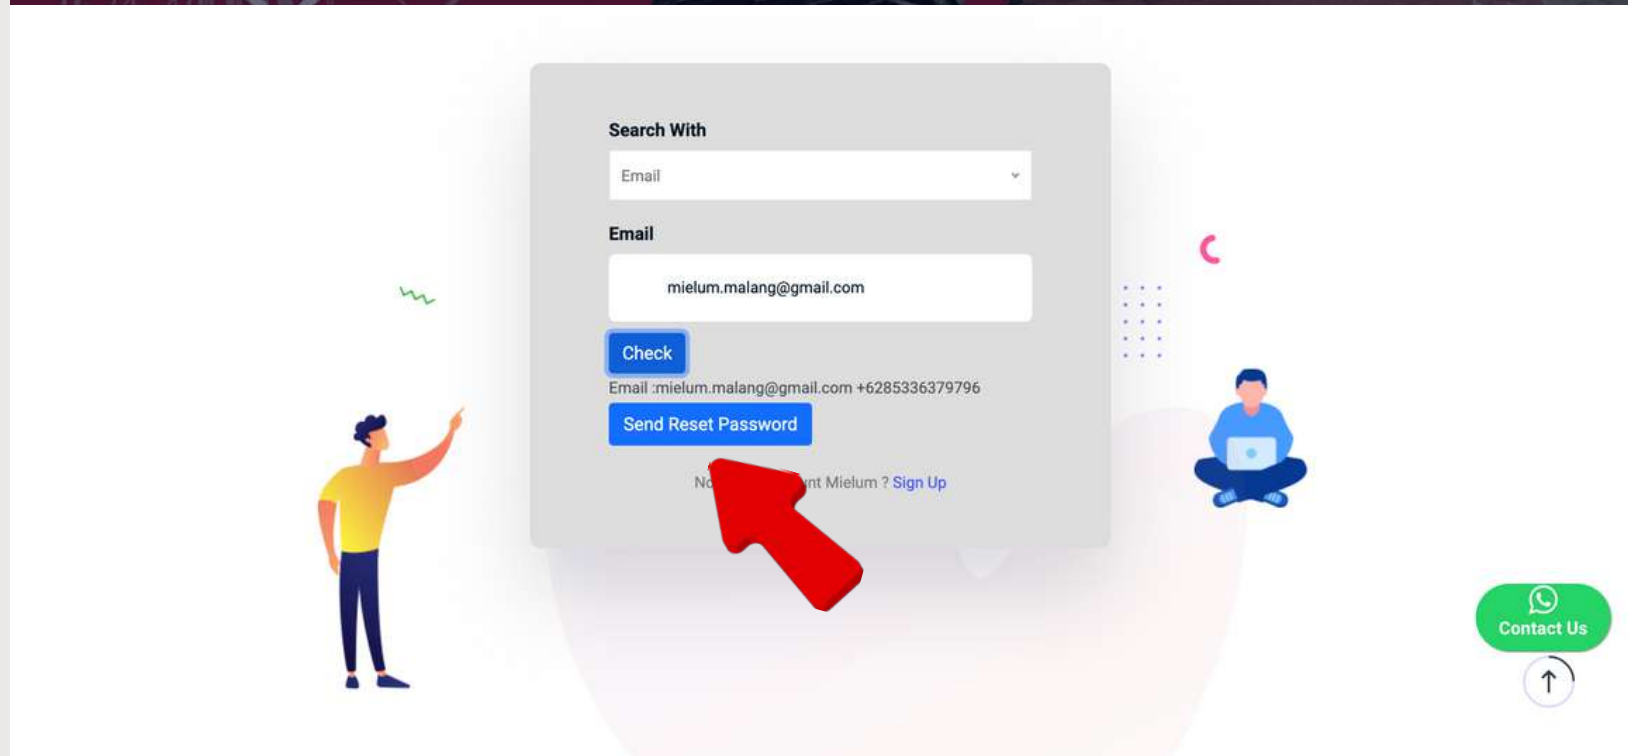

4. Setelah muncul alamat email dan nomer telepon yang terdaftar, klik "Send Reset Password"