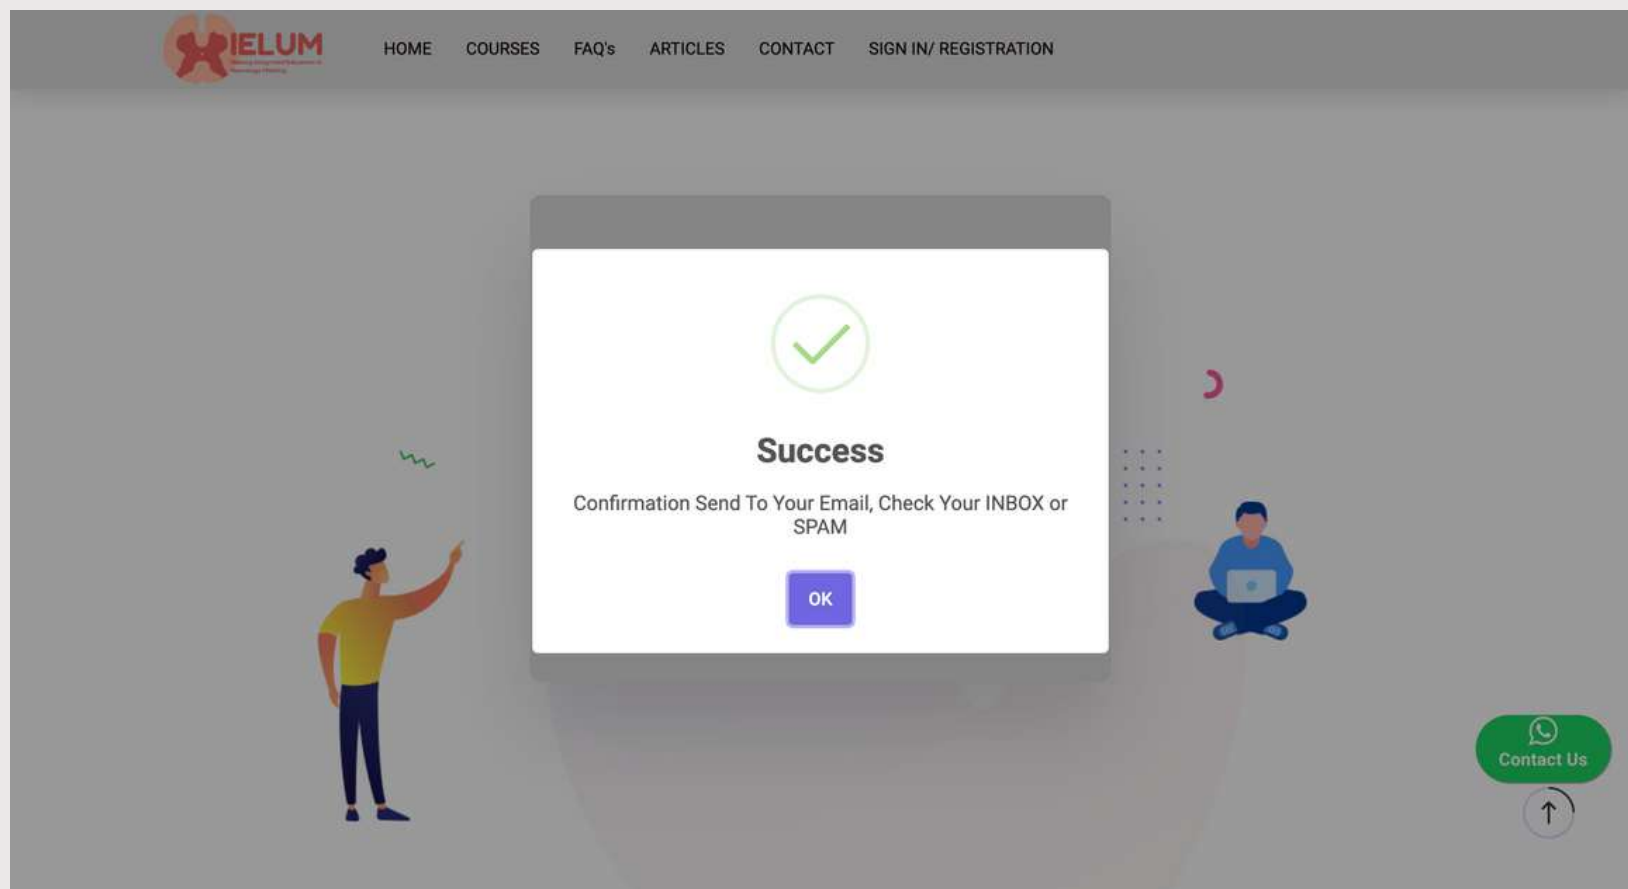

5. Setelah ada notifikasi "Success", cek email Anda untuk mendapatkan password baru.